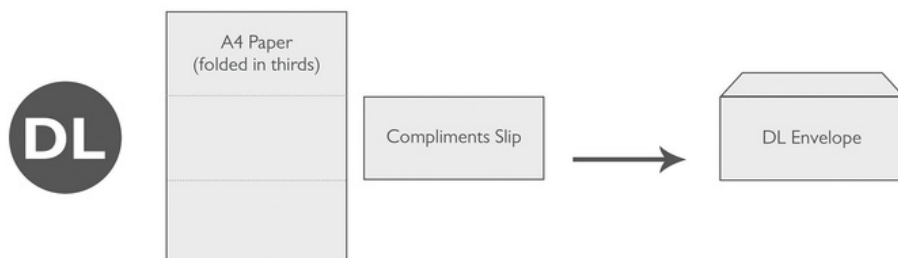

A standard C4 envelope measures 324mm x 229mm. This is designed to fit unfolded A4 paper. Standard A4 paper size is 210mm x 297mm.

A standard C5 envelope measures 162mm x 229mm. This is designed to fit A4 paper folded in half, or A5 paper unfolded. Standard A5 paper size is 148mm x 210mm.

A standard C6 size envelope measures 114mm x 162mm. This is designed to fit A4 paper folded into quarters, A5 paper folded in half or A6 paper unfolded (often the size of a flyer). Standard A6 paper size is 105mm x 148mm.

A standard DL envelope measures 110mm x 220mm. This is what most people consider a "letter envelope" and fits A4 paper folded into thirds..

20 Hovell Street Echuca

03 5480 1307

info@echucaprinters.com.au