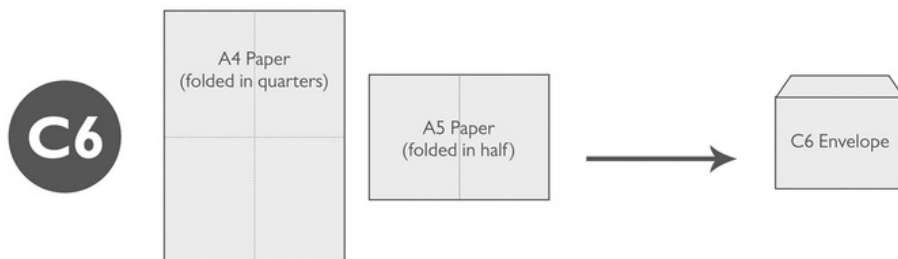

A standard C4 envelope measures 324mm x 229mm. This is designed to fit unfolded A4 paper. Standard A4 paper size is 210mm x 297mm.

A standard C5 envelope measures 162mm x 229mm. This is designed to fit A4 paper folded in half, or A5 paper unfolded. Standard A5 paper size is 148mm x 210mm.

A standard C6 size envelope measures 114mm x 162mm. This is designed to fit A4 paper folded into quarters, A5 paper folded in half or A6 paper unfolded (often the size of a flyer). Standard A6 paper size is 105mm x 148mm.

A standard DL envelope measures 110mm x 220mm. This is what most people consider a "letter envelope" and fits A4 paper folded into thirds..

20 Hovell Street Echuca

03 5480 1307

info@echucaprinters.com.au