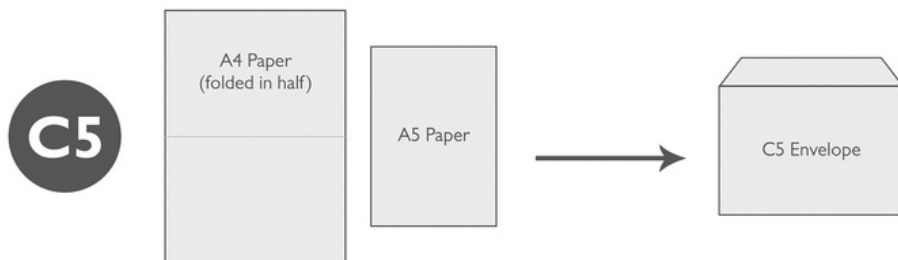

A standard C4 envelope measures 324mm x 229mm. This is designed to fit unfolded A4 paper. Standard A4 paper size is 210mm x 297mm.

A standard C5 envelope measures 162mm x 229mm. This is designed to fit A4 paper folded in half, or A5 paper unfolded. Standard A5 paper size is 148mm x 210mm.

A standard C6 size envelope measures 114mm x 162mm. This is designed to fit A4 paper folded into quarters, A5 paper folded in half or A6 paper unfolded (often the size of a flyer). Standard A6 paper size is 105mm x 148mm.

A standard DL envelope measures 110mm x 220mm. This is what most people consider a "letter envelope" and fits A4 paper folded into thirds..

20 Hovell Street Echuca

03 5480 1307

info@echucaprinters.com.au